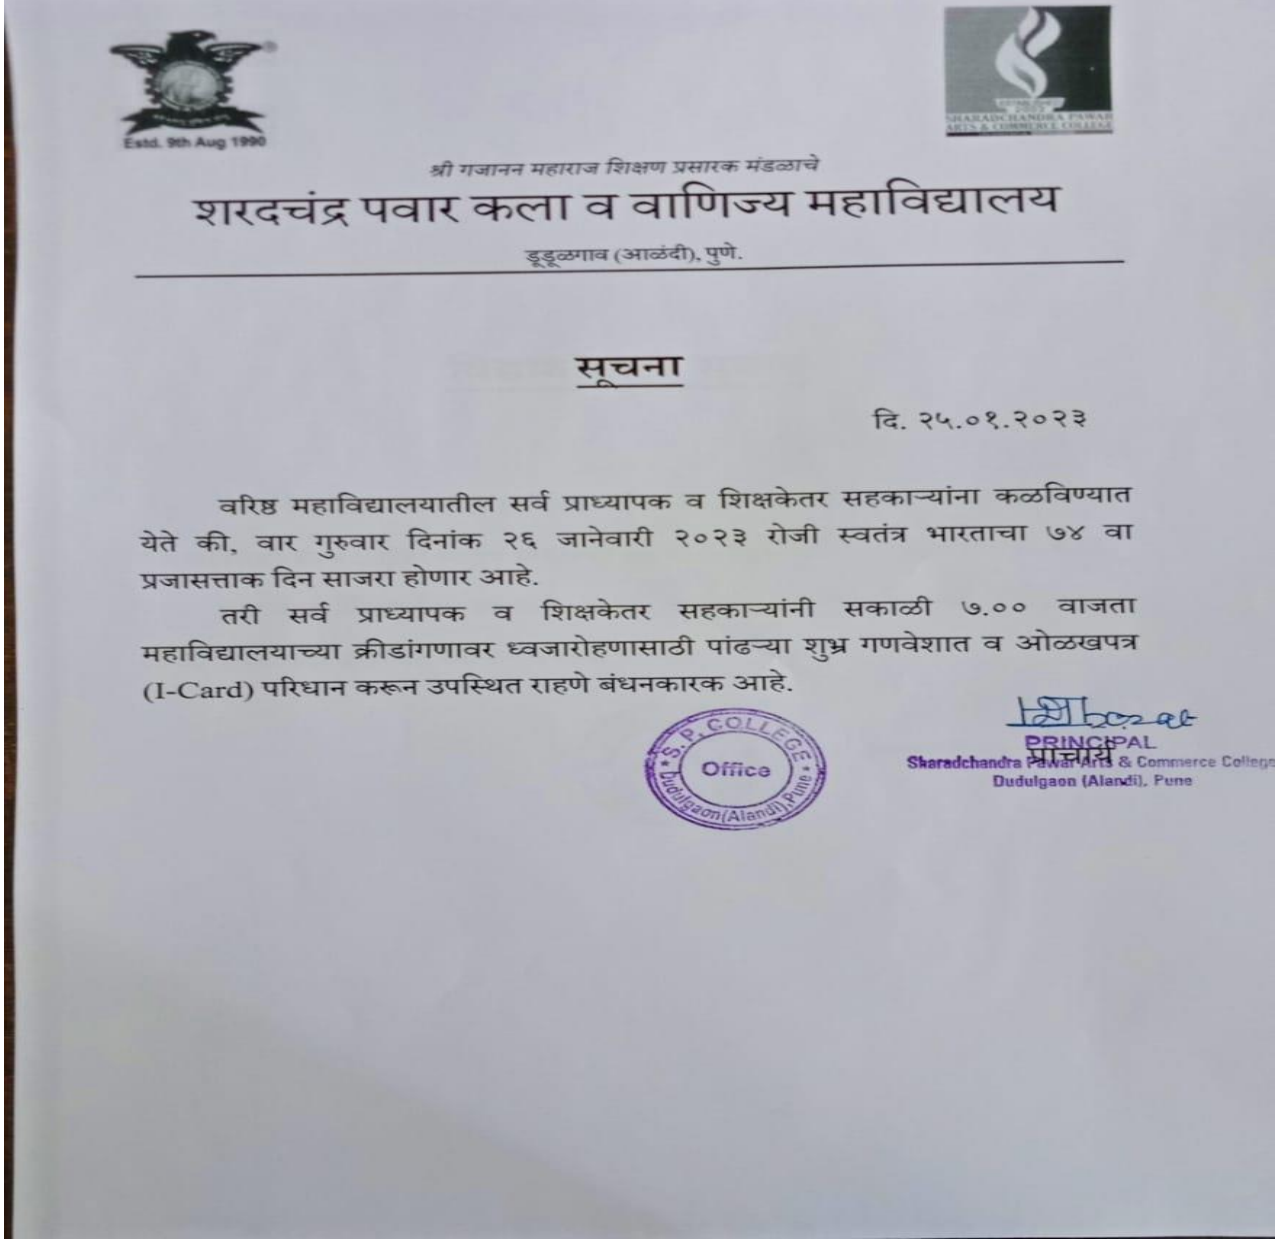

(Affiliated to Savitribai Phule Pune University, Recognized by Govt. of Maharashtra)

Photos of Teachers Day

Harizat

PRINCIPAL

Sharadchandra Pawar Arts & Commerce College
Dudulgaon (Alandi), Pune.

Shri Gajanan Maharaj Shikshan Prasarak Mandal's
Sharadchandra Pawar Arts and Commerce College
Alandi Devachi, (Dudulgaon) Tal. Khed, Pune-412105
(Affiliated to Savitribai Phule Pune University, Recognized by Govt. of Maharashtra)